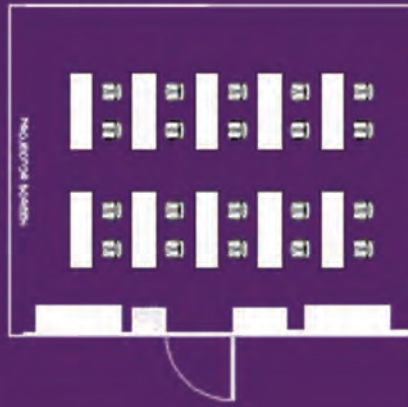

MEETING ROOM FACILITIES

Park Regis Singapore offers an exclusive pillarless meeting room, greeted by plenty of natural daylight with stunning views of lush greenery. Suitable for any function from board meetings and product launches to seminars or training sessions, it can accommodate up to 40 guests. Stylish, contemporary design and impeccable service combined with modern conference facilities including an LCD projector, in-built audio system and complimentary Wi-Fi access, make Park Regis Singapore a winning choice for your event.

Meeting Room Capacity*		Meeting Room Dimension	
	No. of guests		
Boardroom	15	Area	72 sqm
Classroom	25	Length	9.5m
Cluster	20	Width	7.5m
Hollow Square	20	Height	2.5m
Theatre	40		
U-Shape	20		

*Capacity is subject to change depending on prevailing government regulations

CLASSROOM