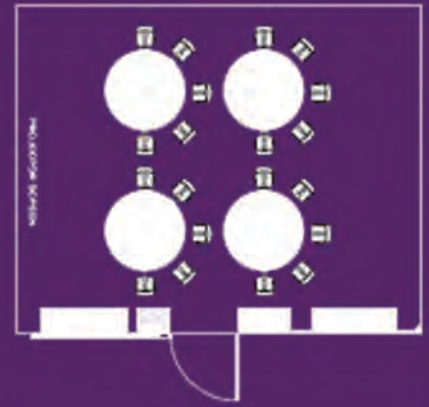

MEETING ROOM FACILITIES

Park Regis Singapore offers an exclusive pillarless meeting room, greeted by plenty of natural daylight with stunning views of lush greenery. Suitable for any function from board meetings and product launches to seminars or training sessions, it can accommodate up to 40 guests. Stylish, contemporary design and impeccable service combined with modern conference facilities including an LCD projector, in-built audio system and complimentary Wi-Fi access, make Park Regis Singapore a winning choice for your event.

Meeting Room Capacity*		Meeting Room Dimension	
	No. of guests		
Boardroom	15	Area	72 sqm
Classroom	25	Length	9.5m
Cluster	20	Width	7.5m
Hollow Square	20	Height	2.5m
Theatre	40		
U-Shape	20		

*Capacity is subject to change depending on prevailing government regulations

BOARDROOM

CLASSROOM

CLUSTER

HOLLOW SQUARE

THEATRE

U-SHAPE

PERFECT TO MEET, STAY & UNWIND

Nestled right in the heart of the city within minutes' walk to the CBD district, Clarke Quay entertainment hub as well as the cultural district of Chinatown, Park Regis Singapore is indeed a favourite destination for business and leisure travellers alike. At Park Regis Singapore, the hotel strives to consistently deliver excellent service to ultimately provide a memorable guest experience.