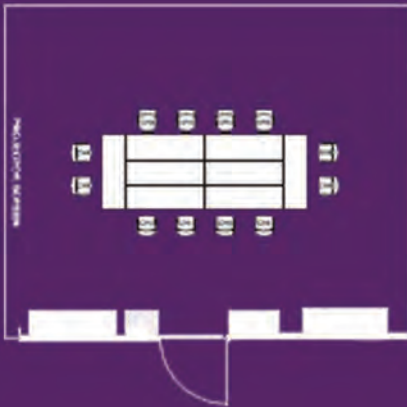

MEETING ROOM FACILITIES

Park Regis Singapore offers an exclusive pillarless meeting room, greeted by plenty of natural daylight with stunning views of lush greenery. Suitable for any function from board meetings and product launches to seminars or training sessions, it can accommodate up to 40 guests. Stylish, contemporary design and impeccable service combined with modern conference facilities including an LCD projector, in-built audio system and complimentary Wi-Fi access, make Park Regis Singapore a winning choice for your event.

Meeting Room Capacity*		Meeting Room Dimension	
	No. of guests		
Boardroom	15	Area	72 sqm
Classroom	25	Length	9.5m
Cluster	20	Width	7.5m
Hollow Square	20	Height	2.5m
Theatre	40		
U-Shape	20		

*Capacity is subject to change depending on prevailing government regulations