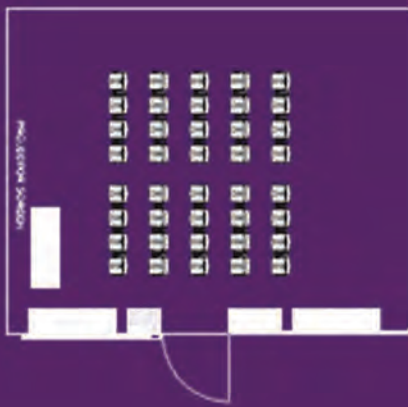

BOARDROOM

CLASSROOM

CLUSTER

HOLLOW SQUARE

THEATRE

U-SHAPE

PERFECT TO MEET, STAY & UNWIND

Nestled right in the heart of the city within minutes' walk to the CBD district, Clarke Quay entertainment hub as well as the cultural district of Chinatown, Park Regis Singapore is indeed a favourite destination for business and leisure travellers alike. At Park Regis Singapore, the hotel strives to consistently deliver excellent service to ultimately provide a memorable guest experience.