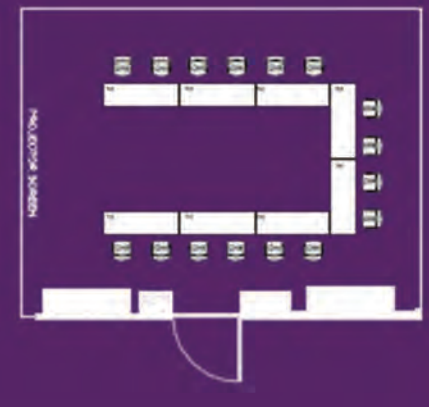

Meeting Room Capacity*		Meeting Room Dimension	
	No. of guests		
Boardroom	15	Area	72 sqm
Classroom	25	Length	9.5m
Cluster	20	Width	7.5m
Hollow Square	20	Height	2.5m
Theatre	40		
U-Shape	20		

*Capacity is subject to change depending on prevailing government regulations

BOARDROOM

CLASSROOM

CLUSTER

HOLLOW SQUARE

THEATRE

U-SHAPE

PERFECT TO MEET, STAY & UNWIND

Nestled right in the heart of the city within minutes' walk to the CBD district, Clarke Quay entertainment hub as well as the cultural district of Chinatown, Park Regis Singapore is indeed a favourite destination for business and leisure travellers alike. At Park Regis Singapore, the hotel strives to consistently deliver excellent service to ultimately provide a memorable guest experience.