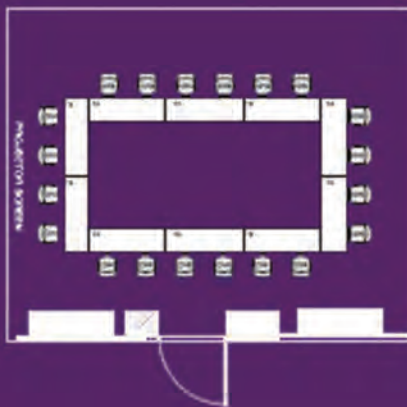

MEETING ROOM FACILITIES

Park Regis Singapore offers an exclusive pillarless meeting room, greeted by plenty of natural daylight with stunning views of lush greenery. Suitable for any function from board meetings and product launches to seminars or training sessions, it can accommodate up to 40 guests. Stylish, contemporary design and impeccable service combined with modern conference facilities including an LCD projector, in-built audio system and complimentary Wi-Fi access, make Park Regis Singapore a winning choice for your event.

Meeting Room Capacity*		Meeting Room Dimension	
	No. of guests		
Boardroom	15	Area	72 sqm
Classroom	25	Length	9.5m
Cluster	20	Width	7.5m
Hollow Square	20	Height	2.5m
Theatre	40		
U-Shape	20		

*Capacity is subject to change depending on prevailing government regulations

BOARDROOM

CLASSROOM

CLUSTER

HOLLOW SQUARE

THEATRE

U-SHAPE

PERFECT TO MEET, STAY & UNWIND

Nestled right in the heart of the city within minutes' walk to the CBD district, Clarke Quay entertainment hub as well as the cultural district of Chinatown, Park Regis Singapore is indeed a favourite destination for business and leisure travellers alike. At Park Regis Singapore, the hotel strives to consistently deliver excellent service to ultimately provide a memorable guest experience.